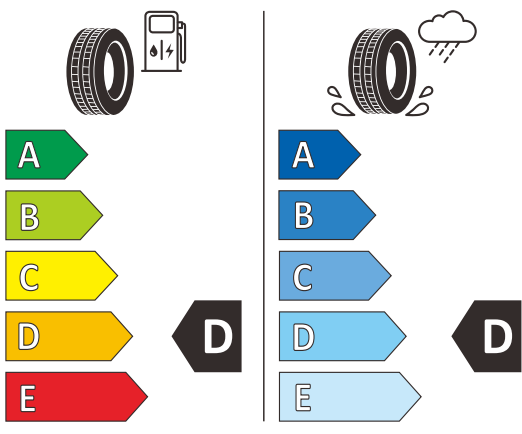

ROYAL WINTER

195/60R15 88H

ROYAL BLACK

RK189H1

195/60R15 88 H

C1

2020/740